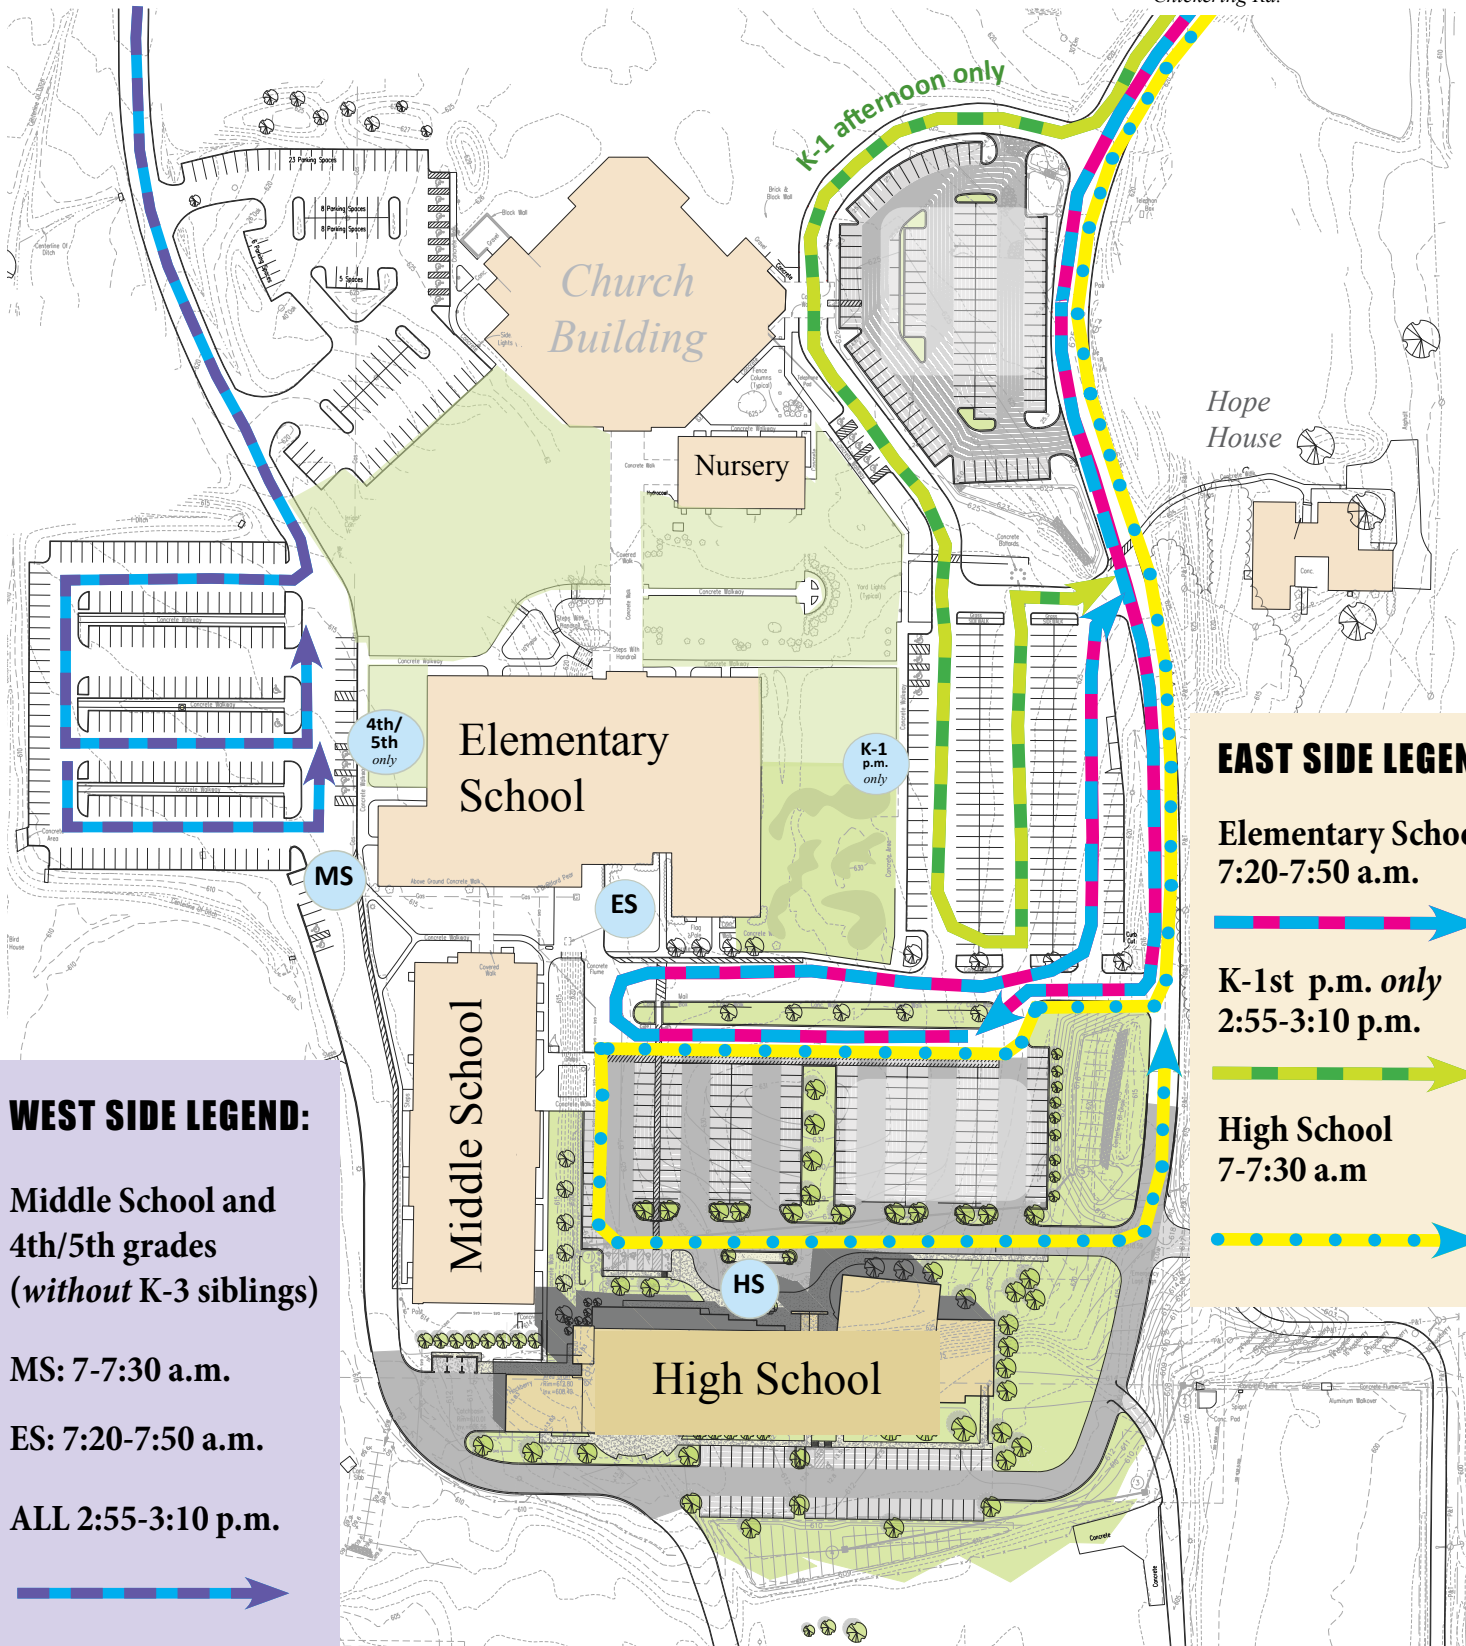

CPA CAMPUS CARPOOL MAP

Old Hickory Blvd.

Traffic light at Chickering Rd.

WEST SIDE LEGEND:

Middle School and 4th/5th grades
(without K-3 siblings)

MS: 7-7:30 a.m.

ES: 7:20-7:50 a.m.

ALL 2:55-3:10 p.m.

EAST SIDE LEGEND:

Elementary School
7:20-7:50 a.m.

K-1st p.m. only
2:55-3:10 p.m.

High School
7-7:30 a.m.

Student Holding Areas for Afternoon Carpools